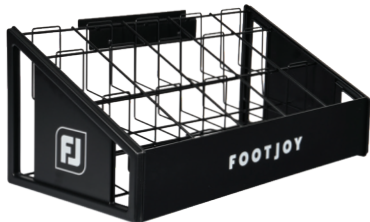

## Capacity

features five rows for high-volume display and easy movement across the sales floor.

## Alternate Configuration

Modular, high-capacity display with glove bins on the front and optional 4-prong sock hooks or glove bins on the back for dual-category merchandising.

# SLATWALL OPTIONS

1x2.5 Glove Display  
**38251** | 1 unit per order  
10.50"H x 6.25"W x 12.625"D

3x2.5 Glove Display  
**38253** | 1 unit per order  
10.50"H x 15.40"W x 12.625"D

2x2.5 Glove Display  
**38252** | 1 unit per order  
10.50"H x 10.5"W x 12.625"D

5x2.5 Glove Display  
**38254** | 1 unit per order  
10.50"H x 25"W x 12.625"D

FJ Slatwall Shoe Shelf  
**38249** | 6 units per order  
8"H x 12"W x 6.25"D

4 Prong Sock Hook  
**36239** | 4 units per order  
6.25"H x 14"W x 11.25"D