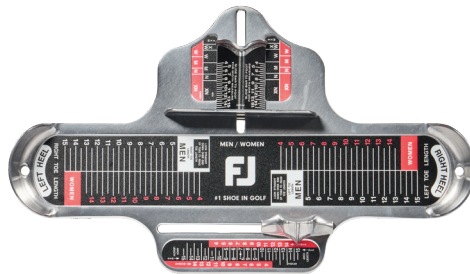

Brannock Device
38221 | 1 unit per order
2"H x 8.25"W x 14"D