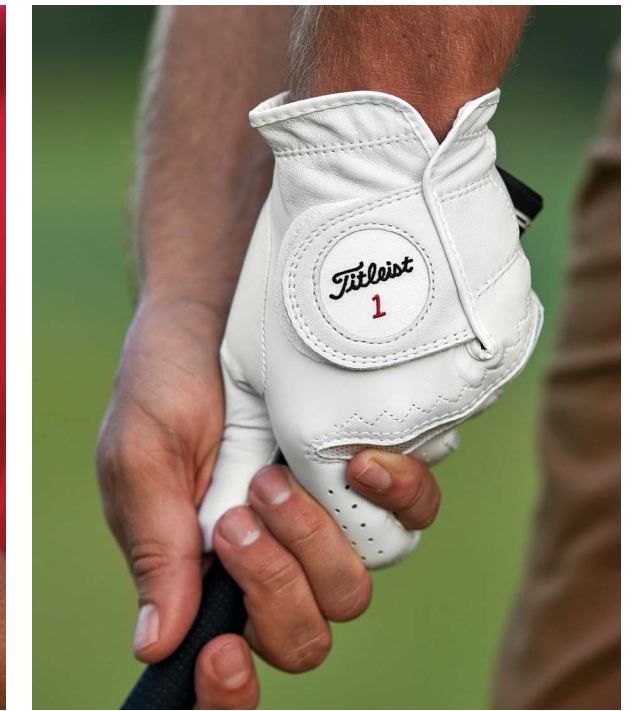

PERMA-SOFT™

MSRP $24

- Premium material and quality fit means a seamless connection to your club
- Satin reinforcement at cuff and thumb for strength and durability

MEN'S
SIZES: S, M, ML, L, XL, XXL
REGULAR LEFT 6597E-101-SIZE
CADET LEFT 6598E-101-SIZE
REGULAR RIGHT 6599E-101-SIZE

WOMEN'S
SIZES: S, M, L
REGULAR LEFT 6566E-101-SIZE
REGULAR RIGHT 6571E-101-SIZE

ALL GLOVES ARE SOLD IN PREPACKS OF 6 BY SIZE