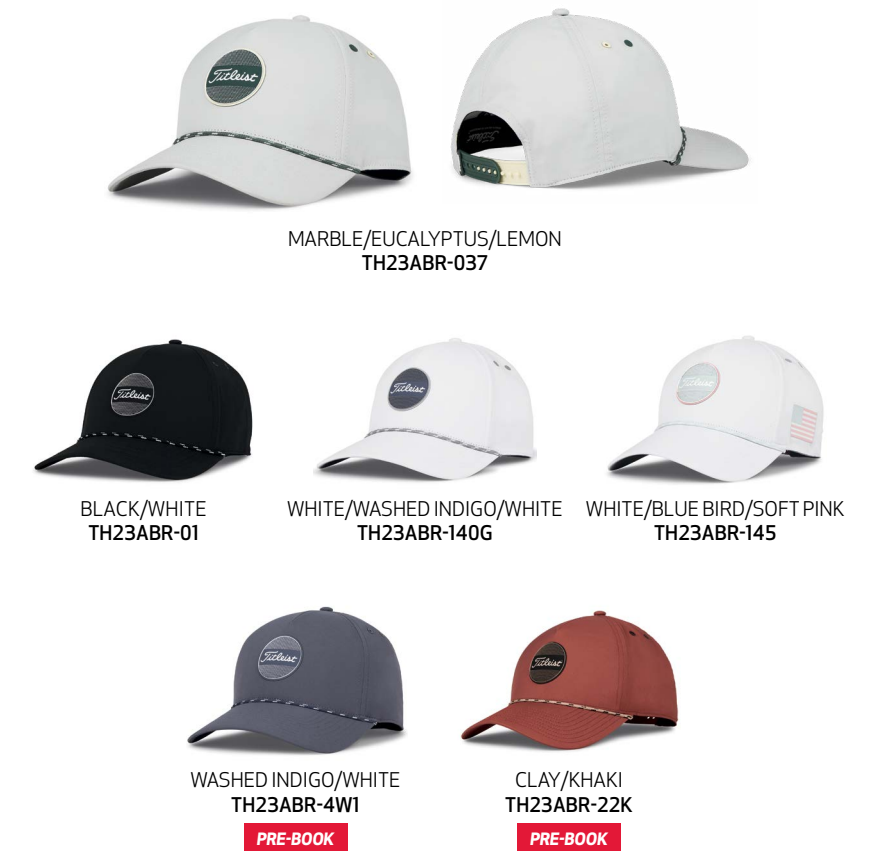

CHARLESTON BREEZER MSRP \$35

NEW LAGUNA MSRP \$60

NEW MONTAUK LIGHTWEIGHT MSRP \$35

BOARDWALK ROPE MSRP \$40

PLAYERS CLASSIC VISOR MSRP \$35

SANTA CRUZ MSRP \$40

BLACK/WHITE
TH24ASCR-01

WHITE/BLACK
TH24ASCR-10