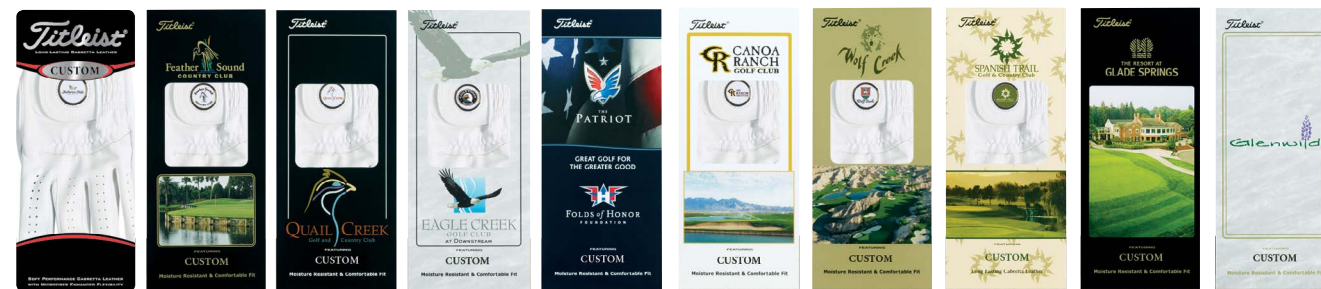

Premium tanned cabretta leather
Full custom embroidered tab
Club/Corporate logo in superior detail

Q-Mark® CUSTOM

Durable cabretta leather
Custom ball marker magnetically attached to tab
Club/Corporate logo in superior detail

STEP 2: SELECT CUSTOMIZATION

SELECT LOGO FOR EMBROIDERY:

SELECT BALL MARKER:

RAISED SANDBLASTED METAL

EPOXY DOME

STEP 3: SELECT PACKAGING TEMPLATE

A variety of custom glove sleeves available: Basic color templates, Full-color signature holes, Postcards, Horizontal formats, and more.

TRAVEL GEAR &

FROM LEFT TO RIGHT
SHAG BAG
STADRY UMBRELLA
PLAYERS 4 STADRY™ IN BLACK/RED

ACCESSORIES

Titleist

by  **CLUB GLOVE**

Club Glove is the unmatched leader in Golf Travel.
Preferred by Golf's Passionate, Avid & Toughest Travelers.