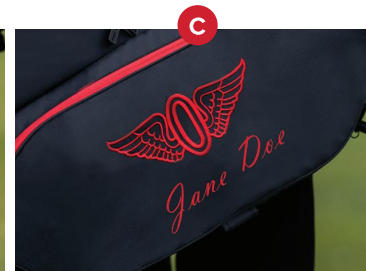

BALL POCKET

PREMIUM STAND BAG	PLAYERS 4 CARBON	PLAYERS 4 STADRY™
PLAYERS 5	PLAYERS 4	HYBRID 14
HYBRID 5	CART 15	CART 14

TYPES OF CUSTOMIZATION

Embroidered Logo Only

Embroidered Personalization
BLOCK* or *Script*