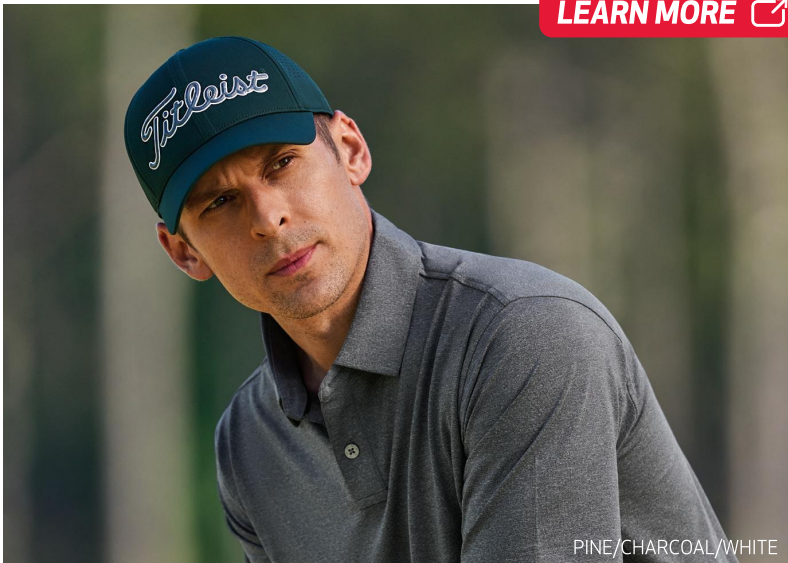

MSRP
\$35

LEARN MORE 

PINE/CHARCOAL/WHITE

NAVY/WHITE
TH24APT-41

BLACK/WHITE
TH24APT-01

WHITE/BLACK
TH24APT-10

CHARLESTON BREEZER

MSRP \$35