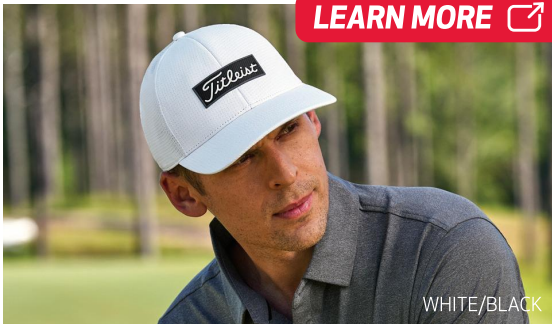

OCEANSIDE

MSRP
$40

[LEARN MORE](#)

WHITE/BLACK