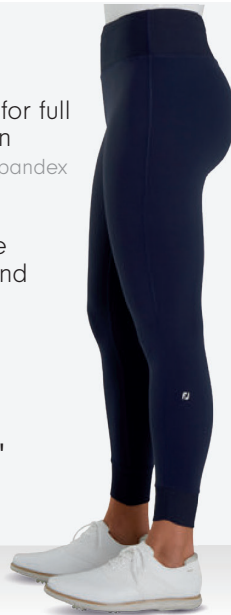

Inseam 26"

Material
Soft jersey knit for full
range of motion
87% nylon | 13% spandex

Mid-rise Fit
With adjustable
elastic waistband

Back Pocket
To secure golf
accessories or
scorecard

Inseam 27.25"

Material
Brushed back jersey knit
for added warmth
88% polyester | 12% spandex