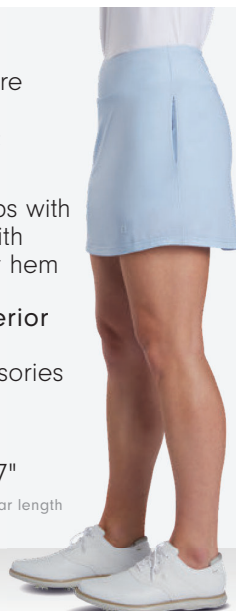

Front, Back & Interior Pocket

To hold golf accessories or scorecard

Length

Offered in 15" & 17"

*Model is 5'9" wearing regular length

Material
Breathable, moisture wicking fabric

100% polyester

Mid-rise Fit