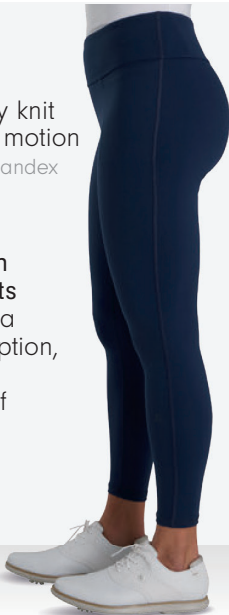

Material
Super soft jersey knit
for full range of motion
79% nylon | 21% spandex

High-rise Fit

Two Side Seam Bonded Pockets
That lay flat for a versatile style option, or can be used to hold your golf accessories

Inseam 26"