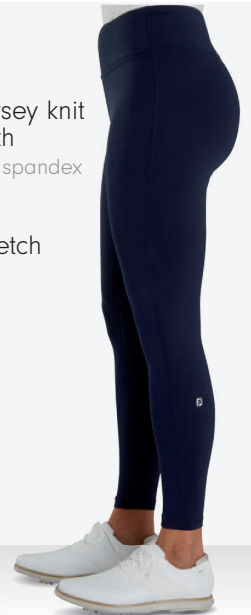

Material
Brushed back jersey knit
for added warmth
88% polyester | 12% spandex

Mid-rise Fit
With four-way stretch
waistband

Back Pocket
To secure golf
accessories or
scorecard

Inseam 26"