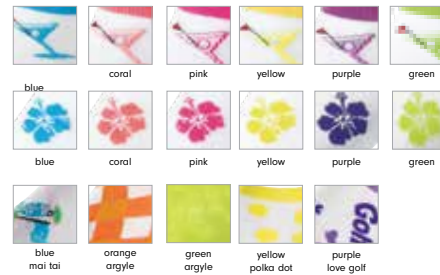

SKU	STYLE	COLOR	MSRP
COMFORTSOF® ROLL TOP			
16198D	roll top	white	$9.00/pair
17193D	roll top	black	$9.00/pair
15222D	roll top	white	$17.00/3-pair band
15255D	roll top	assorted	$17.00/3-pair band

SKU	STYLE	COLOR	MSRP
COMFORTSOF® LOW CUT			
16489D	low cut	white	$9.00/pair
16471D	low cut	black	$9.00/pair
16462D	low cut	white	$17.00/3-pair band
16393D	low cut	black	$17.00/3-pair band
16492	low cut	white, black	$23.00/pack

	SKU	STYLE	QTY	COLOR
MEN'S COMFORTSOF™ PRE-PACK				
16802 12 Dozen Socks	15206	Sport	4 dozen	White
	15247	Sport	3 dozen	Assorted
	15214	Quarter	2 dozen	White
	16462	Low Cut	3 dozen	White

WOMEN'S
COMFORTSOF™
COMFORT FOR GOLF

SKU	STYLE	COLOR	MSRP
COMFORTSOF® SPORTLET			
13136D	sportlet	white	$9.00/pair
14043D	sportlet	white	$17.00/3-pair band
14069D	sportlet	assorted	$17.00/3-pair band

SKU	STYLE	COLOR	MSRP
COMFORTSOF™ ROLL TOP			
13722D	roll top	white	$9.00/pair
14035D	roll top	white	$17.00/3-pair band

SKU	STYLE	COLOR	MSRP
COMFORTSOF™ LOW CUT			
13435D	low cut	white	$9.00/pair
19255D	low cut	black	$9.00/pair
13424D	low cut	white	$17.00/3-pair band

SKU	STYLE	COLOR	MSRP
COMFORTSOF™ LOW CUT FASHION 1 DZ PRE-PACK			
14508D	low cut	martini pre-pack	$9.00/pair
14409D	low cut	hibiscus pre-pack	$9.00/pair
19250	low cut	assorted pre-pack	$9.00/pair