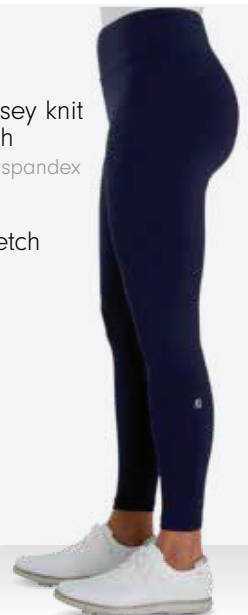

Material
Brushed back jersey knit for added warmth
88% polyester | 12% spandex

Mid-rise Fit
With four-way stretch waistband

Back Pocket
To secure golf accessories or scorecard