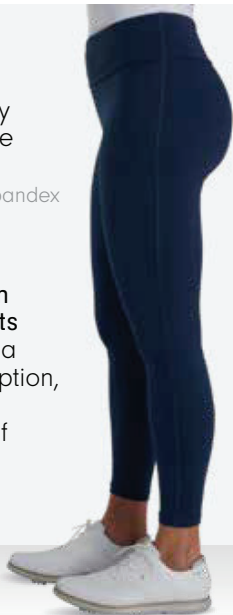

Material
Super soft jersey knit for full range of motion
79% nylon | 21% spandex

High-rise Fit

Two Side Seam Bonded Pockets
That lay flat for a versatile style option, or can be used to hold your golf accessories