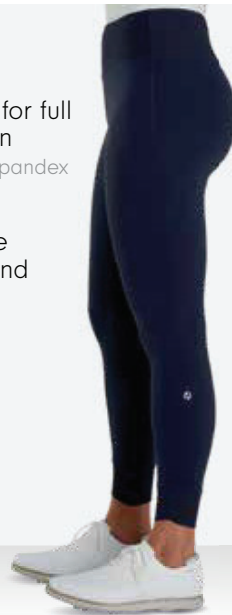

Material
Soft jersey knit for full range of motion
87% nylon | 13% spandex

Mid-rise Fit
With adjustable elastic waistband

Back Pocket
To secure golf accessories or scorecard